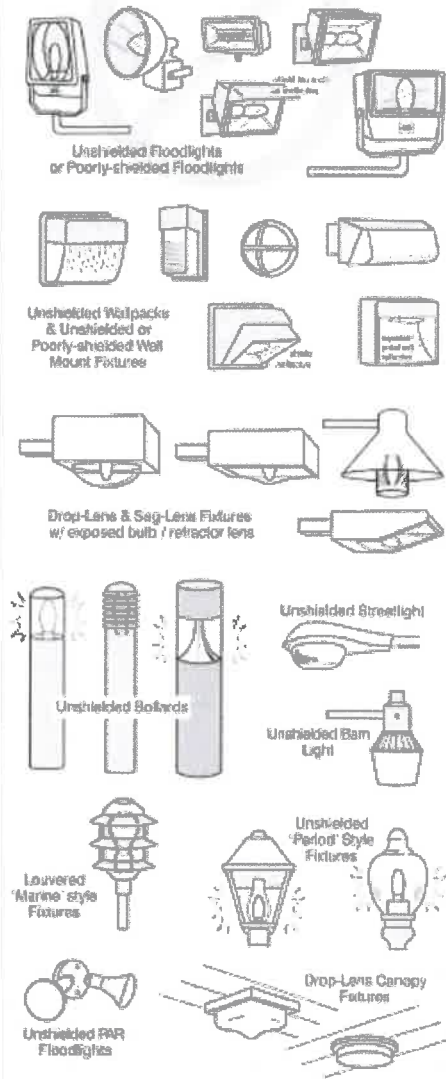

Unacceptable / Discouraged

Fixtures that produce glare and light trespass